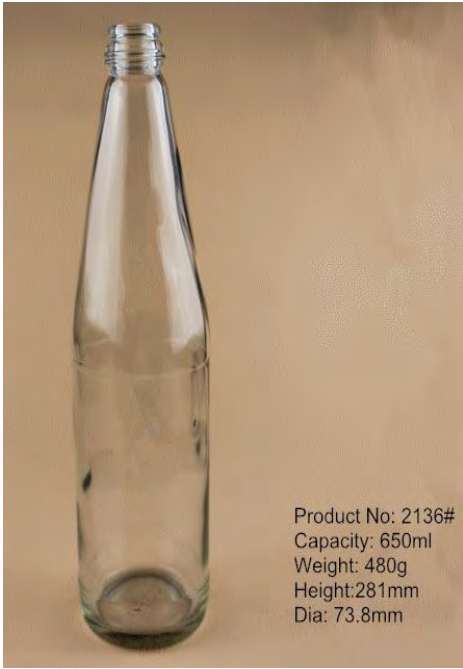

Product No: 1959#
Capacity: 700ml
Weight: 535g
Height: 350mm
Dia: 73.7mm

Product No: 1779#
Capacity: 750ml
Weight: 485g
Height: 283mm
Dia: 80mm

Product No: 2108#
Capacity: 1000ml
Weight: 725g
Height: 322mm
Dia: 73.7*73.7mm

Product No: 2106#
Capacity: 700ml
Weight: 565g
Height: 295.6mm
Dia: 67.6*67.6mm

Product No: 2105#
Capacity: 375ml
Weight: 340g
Height: 254.6mm
Dia: 53.8*53.8mm

Product No: 2136#
Capacity: 650ml
Weight: 480g
Height: 281mm
Dia: 73.8mm