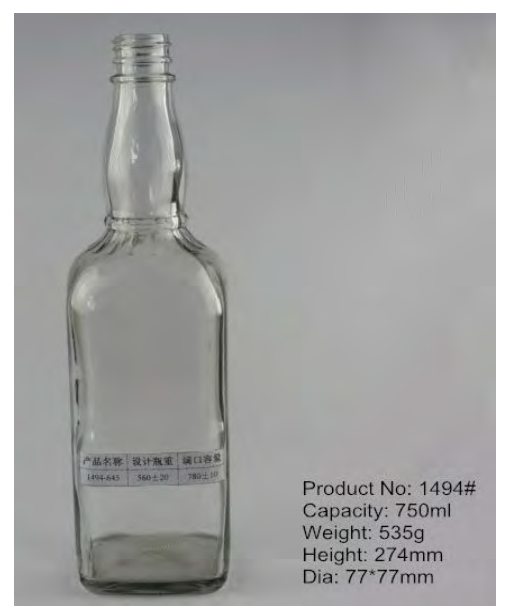

Product No: 2309#
Capacity: 450ml
Weight: 350g
Height: 196.5mm
Dia: 72.83mm

Product No: 2327#
Capacity: 750ml
Weight: 510g
Height: 210.5mm
Dia: 95.37mm

Product No: 1145#
Capacity: 600ml
Weight: 500g
Height: 268.5mm
Dia: 72.6mm

Product No: 2286#
Capacity: 750ml
Weight: 525g
Height: 254mm
Dia: 95.94*72.26mm

Product No: 846#
Capacity: 550ml
Weight: 410g
Height: 284.5mm
Dia: 69.6mm

Product No: 2306#
Capacity: 700ml
Weight: 615g
Height: 320.2mm
Dia: 80.35*60.53mm

Product No: 1316#
Capacity: 330ml
Weight: 280g
Height: 241mm
Dia: 60.05mm

Product No: 1494#
Capacity: 750ml
Weight: 535g
Height: 274mm
Dia: 77*77mm

Product No: 2039#
Capacity: 300ml
Weight: 325g
Height: 239mm
Dia: 63.3*39.5mm