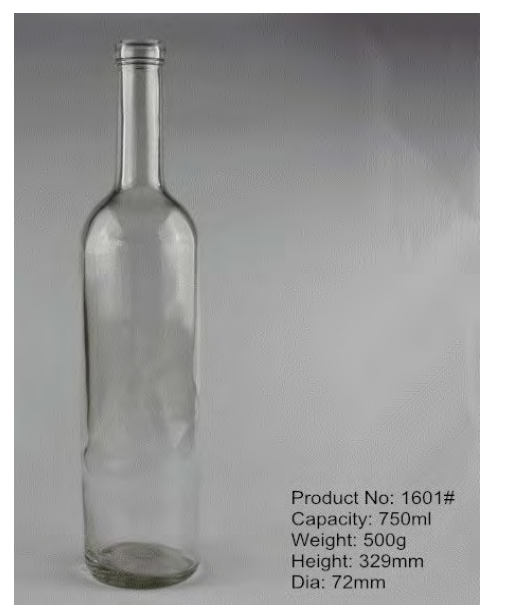

Product No: 2286#
Capacity: 750ml
Weight: 525g
Height: 254mm
Dia: 95.94*72.26mm

Product No: 846#
Capacity: 550ml
Weight: 410g
Height: 284.5mm
Dia: 69.6mm

Product No: 2306#
Capacity: 700ml
Weight: 615g
Height: 320.2mm
Dia: 80.35*60.53mm

Product No: 1316#
Capacity: 330ml
Weight: 280g
Height: 241mm
Dia: 60.05mm

Product No: 1494#
Capacity: 750ml
Weight: 535g
Height: 274mm
Dia: 77*77mm

Product No: 2039#
Capacity: 300ml
Weight: 325g
Height: 239mm
Dia: 63.3*39.5mm

Product No: 1837#
Capacity: 500ml
Weight: 395g
Height: 275mm
Dia: 66mm

Product No: 1829#
Capacity: 250ml
Weight: 290g
Height: 223.5mm
Dia: 52.4mm

Product No: 1601#
Capacity: 750ml
Weight: 500g
Height: 329mm
Dia: 72mm